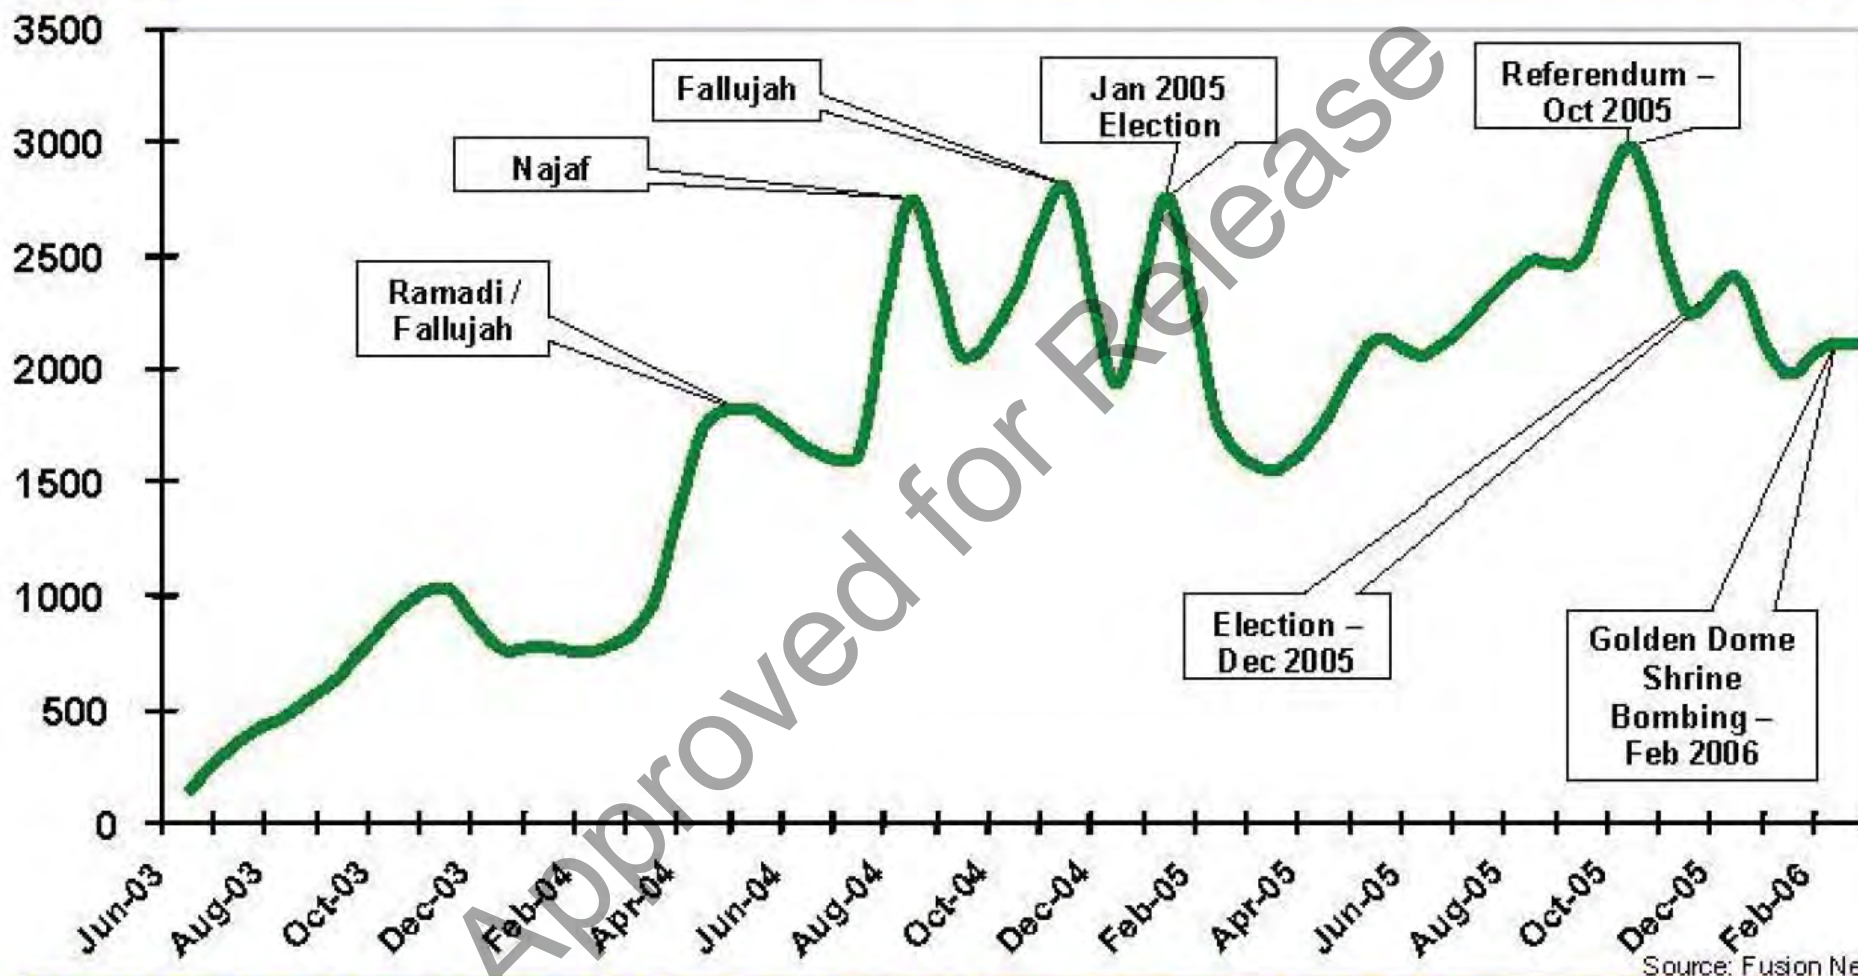

~~SECRET//REL MCFI~~

Post-Samarra Violence in Perspective

Overall attack levels are decreasing since the referendum and have held steady for the last four weeks.