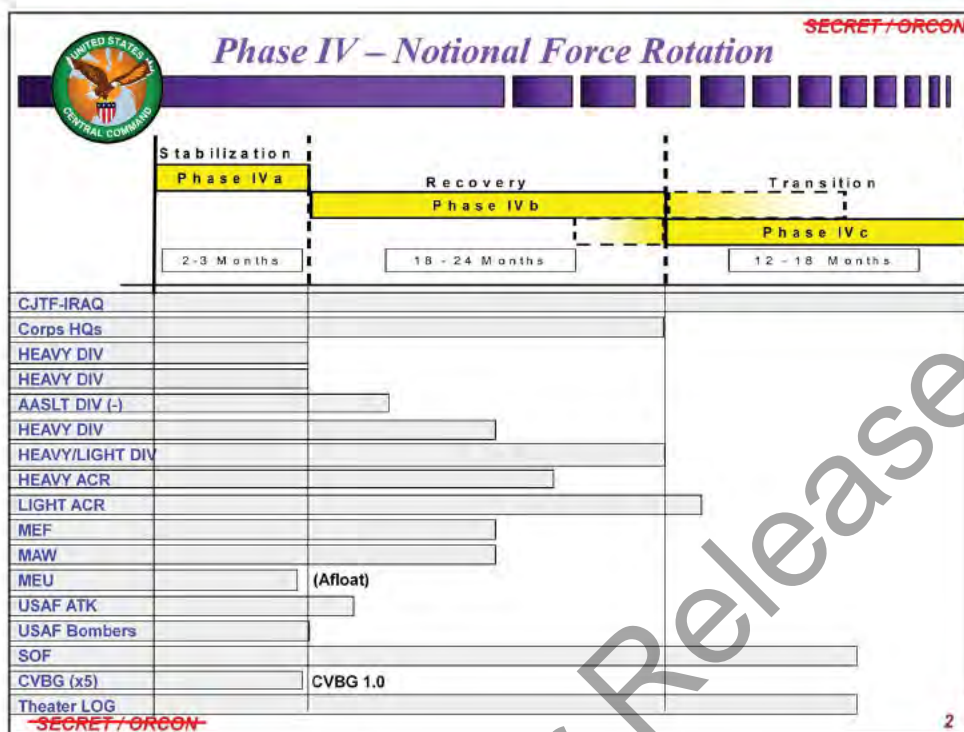

Talking points

Planning figures

- Army Heavy division and Corps Slices ~25k troops
- CVBG ~ 7500 sailors
- I MEF ~ 30K Marines
- MAW ~ 5K
- MEU ~ 3K

Approved for Release