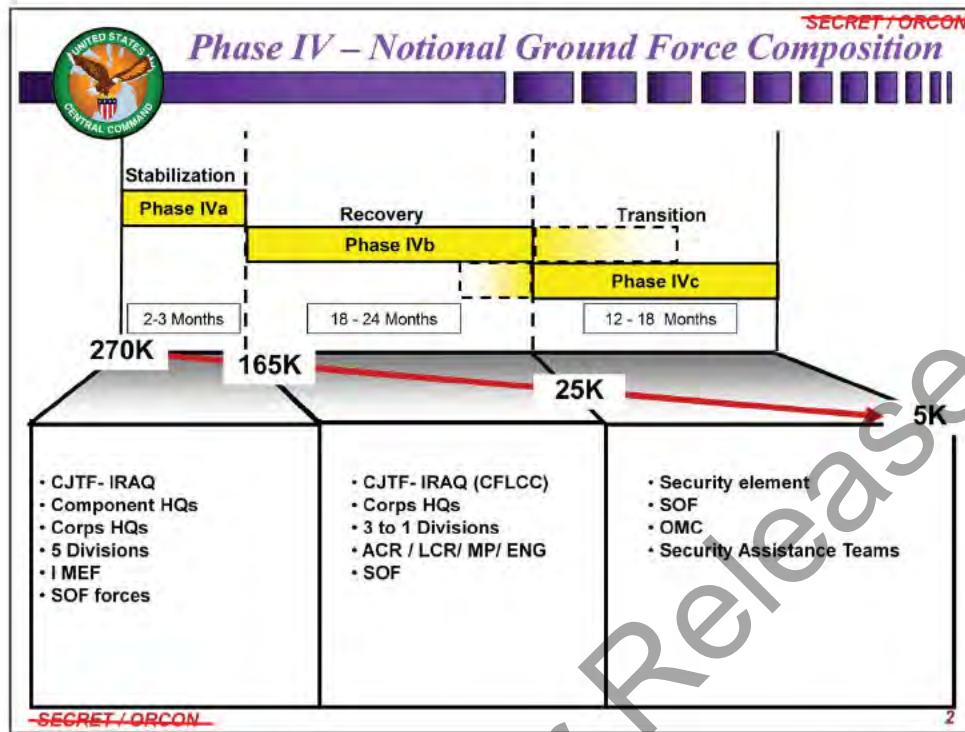

Talking points

Planning figures

- Army Heavy division and Corps Slices ~25k troops
- CVBG ~ 7500 sailors
- I MEF ~ 30K Marines
- MAW ~ 5K
- MEU ~ 3K

Talking points

Planning figures

- Army Heavy division and Corps Slices ~25k troops
- CVBG ~ 7500 sailors
- I MEF ~ 30K Marines
- MAW ~ 5K
- MEU ~ 3K