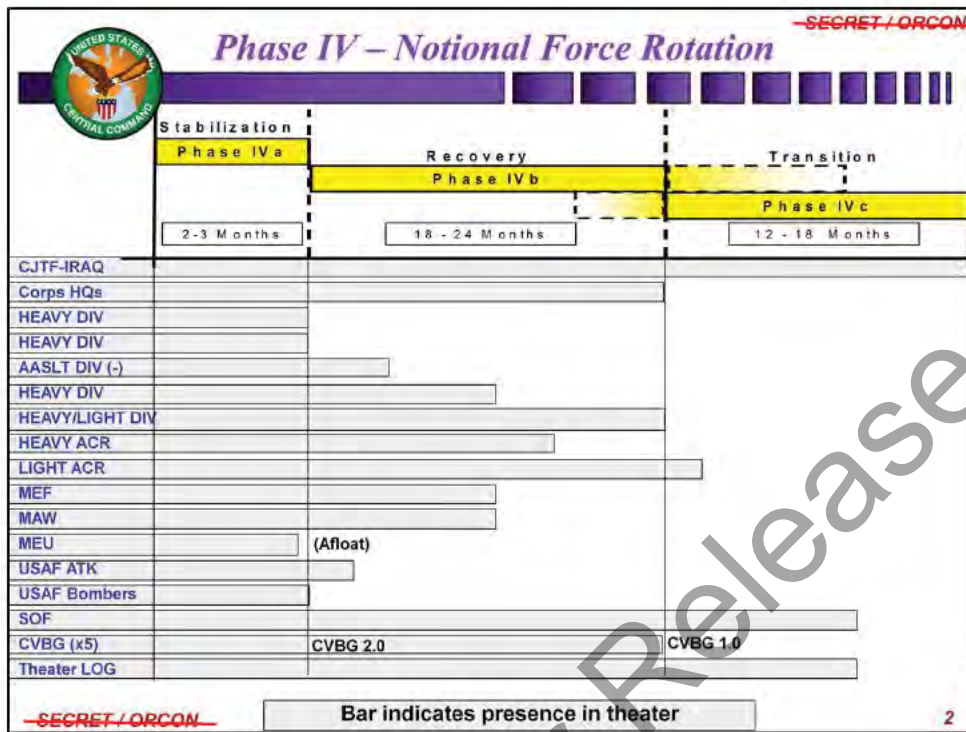

Talking points

Planning figures

- Army Heavy division and Corps Slices ~25k troops
- CVBG ~ 7500 sailors
- I MEF ~ 30K Marines
- MAW ~ 5K
- MEU ~ 3K

Approved for Release

Talking points

Planning figures

- Army Heavy division and Corps Slices ~25k troops
- CVBG ~ 7500 sailors
- I MEF ~ 30K Marines
- MAW ~ 5K
- MEU ~ 3K