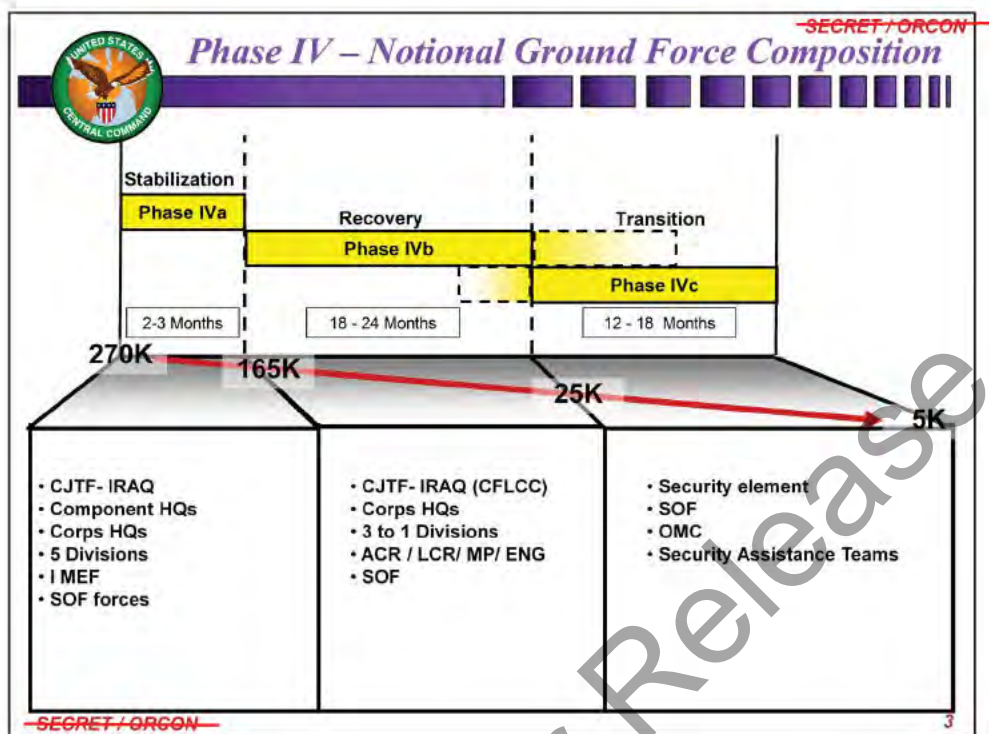

Talking points

Planning figures

- Army Heavy division and Corps Slices ~25k troops
- CVBG ~ 7500 sailors
- I MEF ~ 30K Marines
- MAW ~ 5K
- MEU ~ 3K

Approved for Release

Talking points

Planning figures

- Army Heavy division and Corps Slices ~25k troops
- CVBG ~ 7500 sailors
- I MEF ~ 30K Marines
- MAW ~ 5K
- MEU ~ 3K