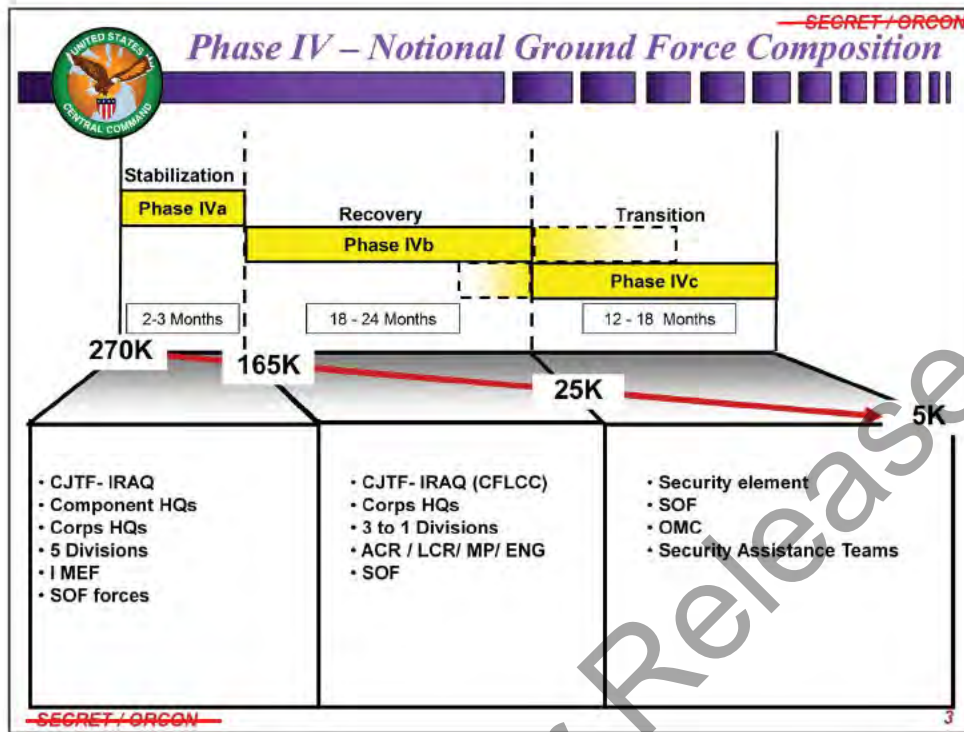

Talking points

Planning figures

- Army Heavy division and Corps Slices ~25k troops
- CVBG ~ 7500 sailors
- I MEF ~ 30K Marines
- MAW ~ 5K
- MEU ~ 3K

Approved for Release

Talking points

Planning figures

- Army Heavy division and Corps Slices ~25k troops
- CVBG ~ 7500 sailors
- I MEF ~ 30K Marines
- MAW ~ 5K
- MEU ~ 3K