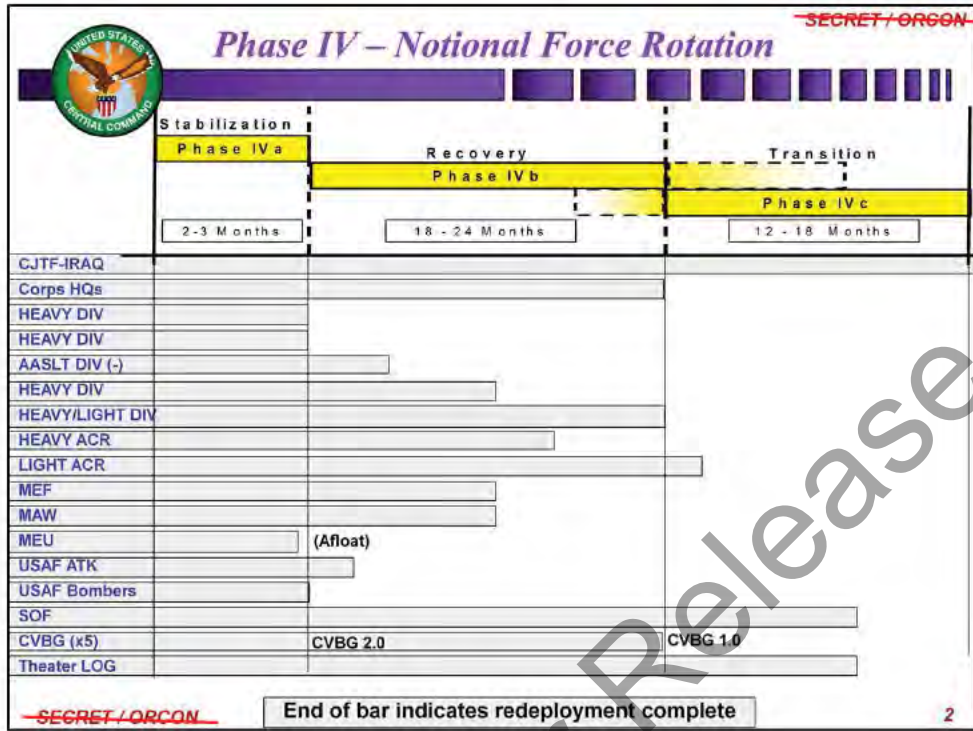

Talking points

Planning figures

- Army Heavy division and Corps Slices ~25k troops
- CVBG ~ 7500 sailors
- I MEF ~ 30K Marines
- MAW ~ 5K
- MEU ~ 3K

Approved for Release

Talking points

Planning figures

- Army Heavy division and Corps Slices ~25k troops
- CVBG ~ 7500 sailors
- I MEF ~ 30K Marines
- MAW ~ 5K
- MEU ~ 3K